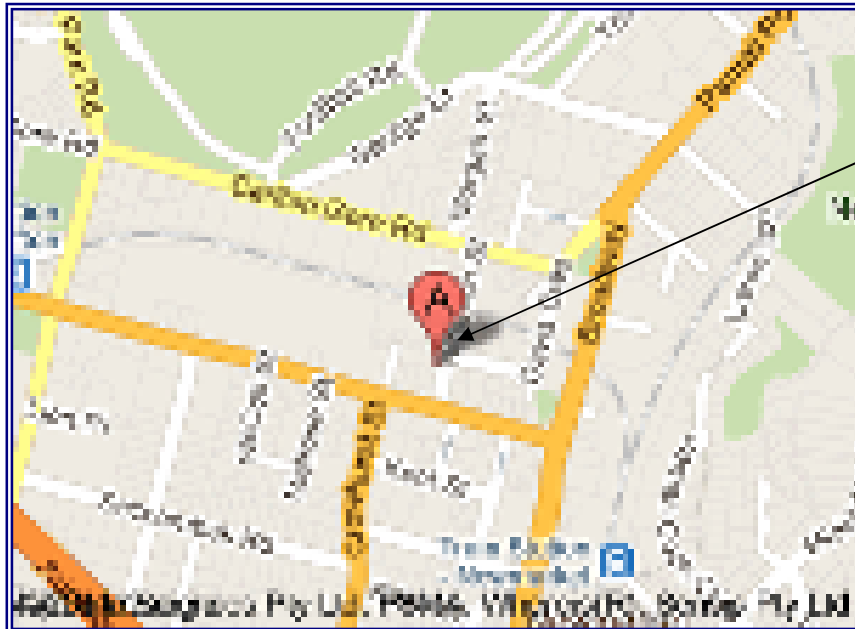

## Directions to KGA Limited

Client Parking instructions below:

If coming from Khyber Pass Road

- You must be coming **down** Khyber Pass Road
- Turn left into Suiter Street

**Unfortunately you are not able to turn right if you come off Khyber Pass Road from Broadway.**

If coming from Gillies Ave

- Continue straight on to Crowhurst Street until you reach the lights
- Go straight ahead into Suiter Street
  
- On the right hand side go up the last ramp into the car park before you reach the Lion Nathan entry straight ahead.
- Go up to ground level and our client car park is situated directly on the right hand side as you come in. It is a tight turn.
  
- Head towards the exit in to the main lobby and take the lift to Level 4, we are on the left hand side as you come out of the lifts.